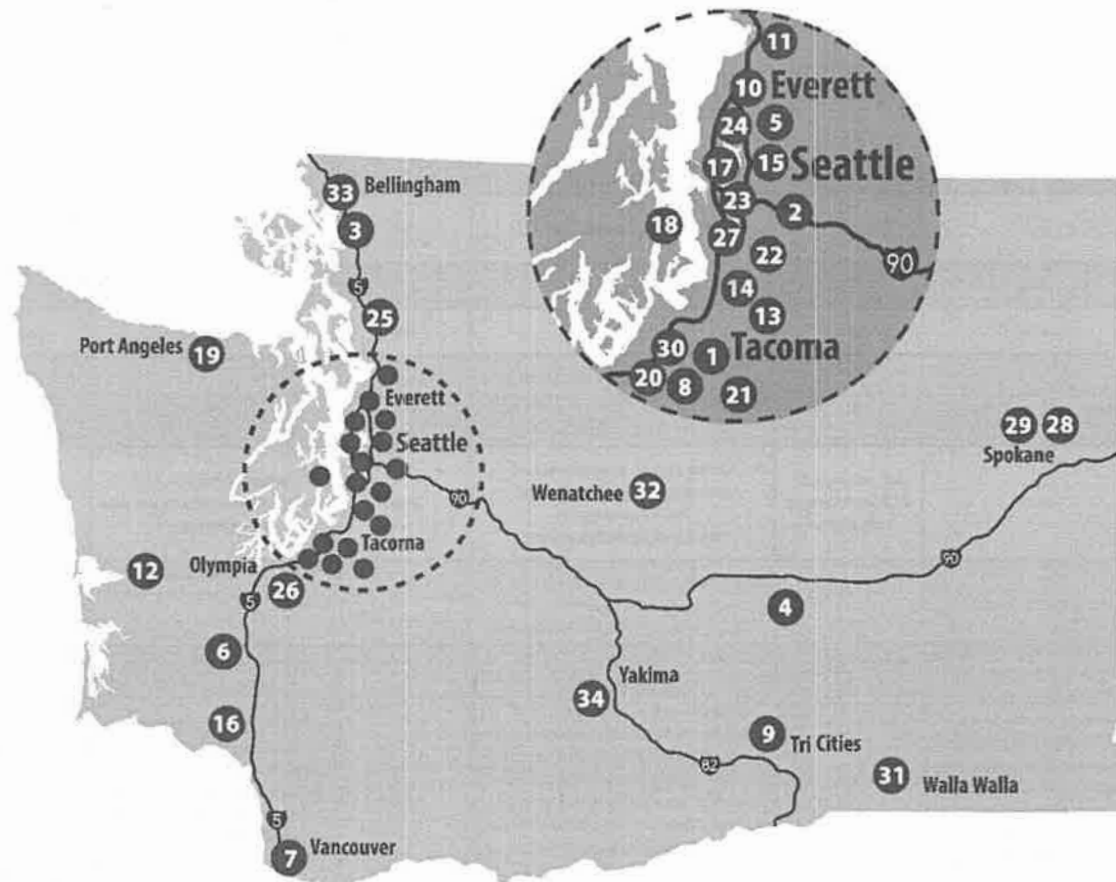

# Community & Technical Colleges

- |                                   |  |  |
|-----------------------------------|--|--|
| 1 - Bates Technical College       | 13 - Green River College                     | 25 - Skagit Valley College               |
| 2 - Bellevue College              | 14 - Highline College                        | 26 - South Puget Sound Community College |
| 3 - Bellingham Technical College  | 15 - Lake Washington Institute of Technology | 27 - South Seattle College               |
| 4 - Big Bend Community College    | 16 - Lower Columbia College                  | 28 - Spokane Community College           |
| 5 - Cascadia College              | 17 - North Seattle College                   | 29 - Spokane Falls Community College     |
| 6 - Centralia College             | 18 - Olympic College                         | 30 - Tacoma Community College            |
| 7 - Clark College                 | 19 - PenInsula College                       | 31 - Walla Walla Community College       |
| 8 - Clover Park Technical College | 20 - Pierce College Fort Steilacoom          | 32 - Wenatchee Valley College            |
| 9 - Columbia Basin College        | 21 - Pierce College Puyallup                 | 33 - Whatcom Community College           |
| 10 - Edmonds Community College    | 22 - Renton Technical College                | 34 - Yakima Valley Community College     |
| 11 - Everett Community College    | 23 - Seattle Central College                 |  |
| 12 - Grays Harbor College         | 24 - Shoreline Community College             |  |